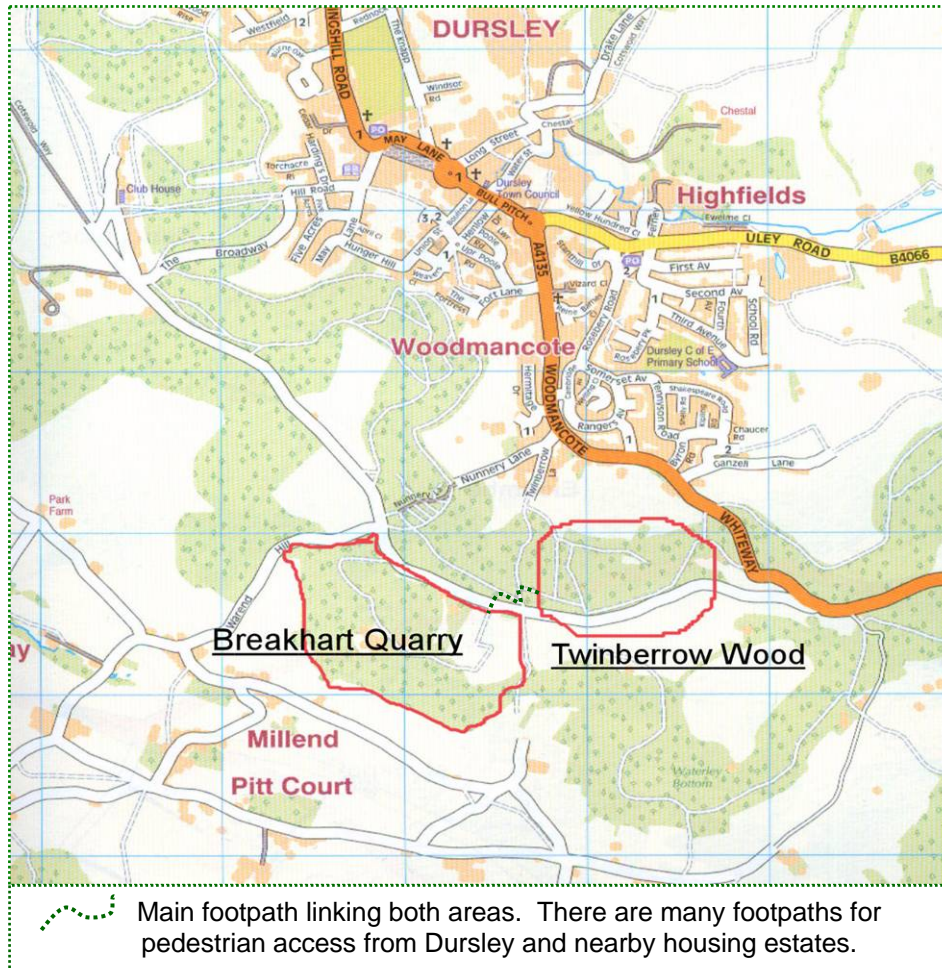

BREAKHEART AND TWINBERROW COUNTRY PARK

Map showing location of Breakheart and Twinberrow Sculpture Trail and close proximity to areas in Dursley. Breakheart Quarry is in the parish of Nibley and Twinberrow in Dursley.

There is circular road access from Dursley and North Nibley as well as many footpaths for those who prefer to walk.